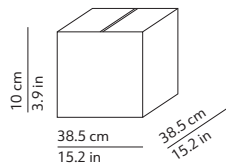

K0451377EU
K0451377NEU
K0451377OEU

Ø 25 cm
Ø 9.8 in

PACKAGING / IMBALLO

Dew 1 - 7
Volume: 0.009 m³ / 0.303 ft³
Gross weight: 2.34 kg / 5.15 lbs

Canopy
Volume: 0.015 m³ / 0.523 ft³
Gross weight: 2.5 kg / 5.15 lbs