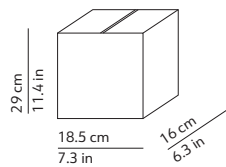

K0451377EU
K0451377NEU
K0451377OEU

Ø 25 cm
Ø 9.8 in

PACKAGING / IMBALLO

Dew 1 - 7
Volume: 0.009 m³ / 0.303 ft³
Gross weight: 2.34 kg / 5.15 lbs

Canopy
Volume: 0.015 m³ / 0.523 ft³
Gross weight: 2.5 kg / 5.15 lbs